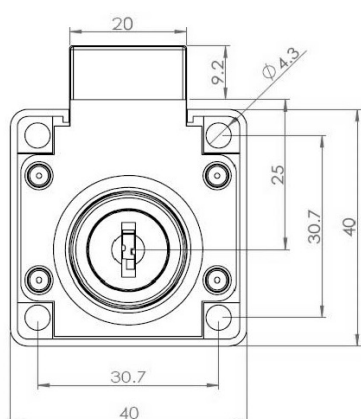

PRODUCT SHEET

Description:

Rim Lock 850, $\varnothing 19 \times 26$ mm, Drawer, NPL, CK SISO, KA D20

Item number:

14.01.074-0

Units	Box	Carton	HS Code	Barcode
Pcs.	12	120	8301300000	
				5704866032629

SISO A/S