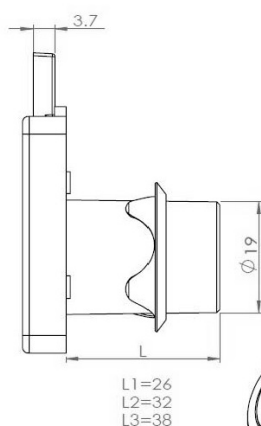

PRODUCT SHEET

Description:

Rim Lock 850, $\varnothing 19 \times 26$ mm, Drawer, NPL, CK SISO, KA D20

Item number:

14.01.074-0

Units	Box	Carton	HS Code	Barcode
Pcs.	12	120	8301300000	
				5704866032629

SISO A/S